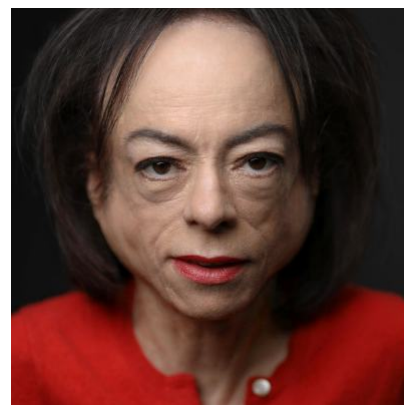

Liz Carr

Actor

Agents

Maureen Vincent

Assistant

Holly Haycock

HHaycock@unitedagents.co.uk

0203 214 0772

Lorna Fallowfield

lfallowfield@unitedagents.co.uk

020 3214 0912

Roles

Television

Production	Character	Director	Company
DEVS	Lecturer	Alex Garland	DNA Films
THE OA (SERIES 2)	Dr Marlow Rhodes	Zal Batmanglij	Netflix
LES MISERABLES	Fantine's Concierge	Tom Shankland	Lookout Point / BBC
SILENT WITNESS	Clarissa Mullery (Series Reg)	Various	BBC
MORNING HAS BROKEN	Annabel	Dan Clark	Brown Eyed Boy
CBEEBIES BEDTIME STORIES	Herself		BBC

Film

Production	Character	Director	Company
LE ACCELERATOR	The Death Provider	Thomas Eikrem	Filmrage